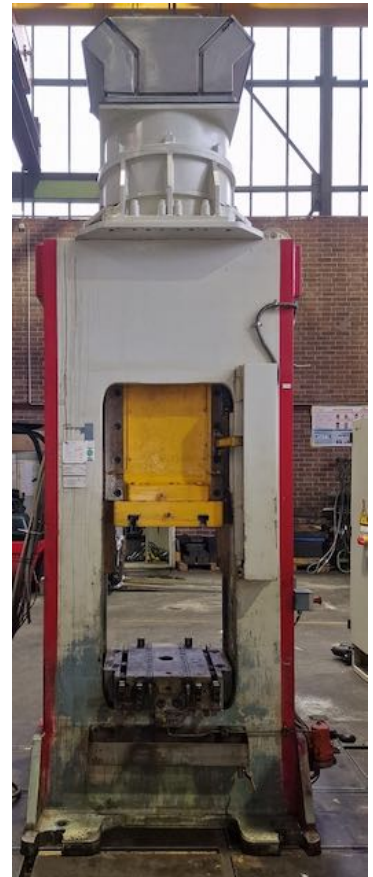

# Machine datasheet

**stock no.: 1131-0432**

---

**Machine type:** Screw press  
**Manufacturer:** MUELLER - WEINGARTEN  
**Type:** PA 140  
**Serial no.:**  
**YOM:** 2000  
**delivery time:** immediately  
**Location:** Germany

## technical details:

Permanently permissible maximum force:	400 ton
Screw diameter:	140 mm
Stroke:	190 - 320 mm
Number of strokes:	30 s.p.m.
Daylight:	350 mm
Table surface area :	600 x 550 mm
Slide area:	530 x 500 mm
Free frontal opening L-R:	610 mm
Free lateral opening F-B:	510 mm
Table height over floor:	670 mm
Required power:	22 kW
Height over floor approx.:	3650 mm

Dimensions L x W x H: 1400 x 1200 x 3650 mm  
Weight of machine approx.: 6,5 ton

---