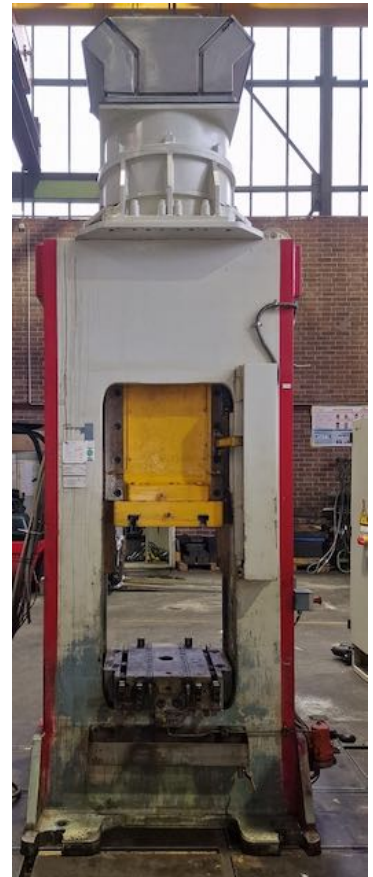

stock no.: 1131-0431

Machine type: Screw press
Manufacturer: MUELLER - WEINGARTEN
Type: PA 140
Serial no.:
YOM: 2000
delivery time: immediately
Location: Germany

technical details:

Permanently permissible maximum force:	320 ton
Screw diameter:	140 mm
Stroke:	190 - 320 mm
Number of strokes:	30 s.p.m.
Daylight:	350 mm
Table surface area :	600 x 550 mm
Slide area:	530 x 500 mm
Free frontal opening L-R:	610 mm
Free lateral opening F-B:	510 mm
Table height over floor:	670 mm
Required power:	22 kW
Height over floor approx.:	3650 mm

Dimensions L x W x H: 1400 x 1200 x 3650 mm
Weight of machine approx.: 6,2 ton
